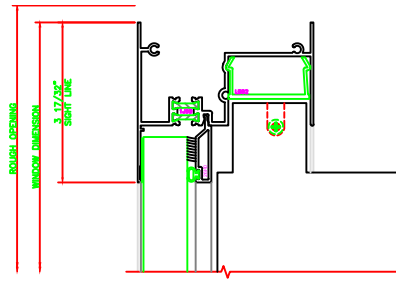

100 HEAD
6551

101 HEAD
6551